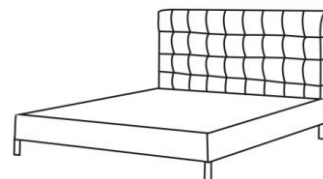

**MISURE LETTO**

189/198x208/213/218

179/188x208/213/218

169/178x208/213/218

149/158x208/213/218

129/138x208/213/218

109/118x208/213/218

89/98x208/213/218

**GIROLETTO FASCIA 17cm****MISURE RETE**

180x190/195/200

170x190/195/200

160x190/195/200

140x190/195/200

120x190/195/200

100x190/195/200

80x190/195/200

**GIROLETTO BOMBATO****MISURE RETE**

180x190/195/200

170x190/195/200

160x190/195/200

140x190/195/200

120x190/195/200

100x190/195/200

80x190/195/200