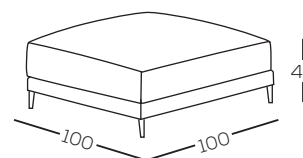

Gran Milano

Caratteristiche Features

- Rivestimenti in tessuto completamente sfoderabili.
  Fully removable fabric covers.
- Cuscini schienale in vera piuma canalizzata, garantita Assopiuma, ricoperti in tessuto in puro cotone a tenuta di piuma.
  Back cushions in real canalized down, guaranteed Assopiuma, covered in pure downproof cotton fabric.
- Struttura in legno massello e derivati leggeri, con imbottitura in poliuretano espanso, il tutto rivestito in vellutino.
  Structure in solid wood and light derivatives, with polyurethane foam padding, all covered in velveteen.
- Cuscini seduta in poliuretano espanso a densità differenziate con strato superficiale in memory foam, rivestiti in vellutino.
  Seat cushions in polyurethane foam with different densities and with a surface layer of memory foam, covered in velveteen.
- Piedi in fusione di alluminio disponibili nella finitura bronzata.
  Feet in cast aluminum available in bronzed finish.

Variazioni Variations

A richiesta e senza maggiorazioni è disponibile un bracciolo di tipo B con struttura interna inclinata e altezza uguale allo schienale, necessario come elemento di raccordo quando si creano composizioni angolari. Con queste soluzioni, verrà fornito anche un apposito cuscino schienale di raccordo, senza alcun sovrapprezzo.
Si prega di specificare le finiture al momento dell'ordine.

*Upon request and without surcharge, a type B armrest is available with an inclined internal structure and height equal to the backrest, necessary as a connecting element when creating corner compositions. With these solutions, a special padded connecting cushion will also be supplied, at no extra charge.
Please specify finishings upon order.*