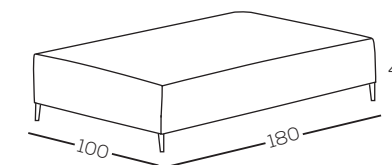

Gran Milano

Caratteristiche Features

- Rivestimenti in tessuto completamente sfoderabili.
  Fully removable fabric covers.
- Cuscini schienale in vera piuma canalizzata, garantita Assopiuma, ricoperti in tessuto in puro cotone a tenuta di piuma.
  Back cushions in real canalized down, guaranteed Assopiuma, covered in pure downproof cotton fabric.
- Struttura in legno massello e derivati leggeri, con imbottitura in poliuretano espanso, il tutto rivestito in vellutino.
  Structure in solid wood and light derivatives, with polyurethane foam padding, all covered in velveteen.
- Cuscini seduta in poliuretano espanso a densità differenziate con strato superficiale in memory foam, rivestiti in vellutino.
  Seat cushions in polyurethane foam with different densities and with a surface layer of memory foam, covered in velveteen.
- Piedi in fusione di alluminio disponibili nella finitura bronzata.
  Feet in cast aluminum available in bronzed finish.

Variazioni Variations

A richiesta e senza maggiorazioni è disponibile un bracciolo di tipo B con struttura interna inclinata e altezza uguale allo schienale, necessario come elemento di raccordo quando si creano composizioni angolari. Con queste soluzioni, verrà fornito anche un apposito cuscino schienale di raccordo, senza alcun sovrapprezzo.
Si prega di specificare le finiture al momento dell'ordine.

*Upon request and without surcharge, a type B armrest is available with an inclined internal structure and height equal to the backrest, necessary as a connecting element when creating corner compositions. With these solutions, a special padded connecting cushion will also be supplied, at no extra charge.
Please specify finishings upon order.*