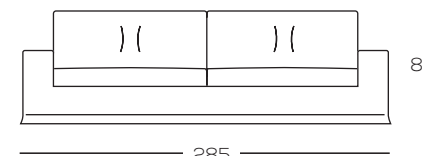

Infinity Soft

Caratteristiche Features

- Rivestimenti in tessuto completamente sfoderabili.
  Fully removable fabric covers.
- Cuscini schienale in FILPIUMA (speciale miscela soffice e ipoallergenica di vera piuma e fibra poliestere siliconata cava), ricoperti in tessuto di puro cotone a tenuta di piuma.
  Back cushions in FILPIUMA (special soft and hypoallergenic mixture of real feather and hollow siliconised polyester fiber), covered in feather-tight pure cotton fabric.
- Struttura in legno e derivati con molleggio a cinghie elastiche ed imbottitura in poliuretano espanso, il tutto rivestito in velluto bianco.
  Structure in wood and derivatives with springing with elastic belts and padding in polyurethane foam, all covered in white velvet.
- Cuscini seduta in piuma, marchio ORO ASSOPIUMA, con inserto in poliuretano espanso, ricoperti in tessuto di puro cotone a tenuta di piuma.
  Seat cushions in feather, branded ORO ASSOPIUMA, with insert in polyurethane foam, covered in pure feather-tight cotton fabric.
- Piedi non a vista in legno, cm 18x18, disponibili nella finitura wengé, noce, ciliegio e faggio naturale.
  Feet not visible in wood, 18x18 cm, available in wengé, walnut, cherry and natural beech finish

Variazioni Variations

A richiesta e senza maggiorazioni, cuscini seduta realizzati esclusivamente con poliuretani espansi indeformabili. Si prega di specificare le finiture al momento dell'ordine.

Upon request and without surcharges, seat cushions made exclusively with non-deformable polyurethane foam. Please specify the finishes upon order.