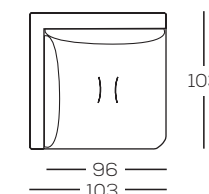

Infinity Soft

Caratteristiche Features

- Rivestimenti in tessuto completamente sfoderabili.
  Fully removable fabric covers.
- Cuscini schienale in FILPIUMA (speciale miscela soffice e ipoallergenica di vera piuma e fibra poliestere siliconata cava), ricoperti in tessuto di puro cotone a tenuta di piuma.
  Back cushions in FILPIUMA (special soft and hypoallergenic mixture of real feather and hollow siliconised polyester fiber), covered in feather-tight pure cotton fabric.
- Struttura in legno e derivati con molleggio a cinghie elastiche ed imbottitura in poliuretano espanso, il tutto rivestito in velluto bianco.
  Structure in wood and derivatives with springing with elastic belts and padding in polyurethane foam, all covered in white velvet.
- Cuscini seduta in piuma, marchio ORO ASSOPIUMA, con inserto in poliuretano espanso, ricoperti in tessuto di puro cotone a tenuta di piuma.
  Seat cushions in feather, branded ORO ASSOPIUMA, with insert in polyurethane foam, covered in pure feather-tight cotton fabric.
- Piedi non a vista in legno, cm 18x18, disponibili nella finitura wengé, noce, ciliegio e faggio naturale.
  Feet not visible in wood, 18x18 cm, available in wengé, walnut, cherry and natural beech finish

Variazioni Variations

A richiesta e senza maggiorazioni, cuscini seduta realizzati esclusivamente con poliuretani espansi indeformabili. Si prega di specificare le finiture al momento dell'ordine.

Upon request and without surcharges, seat cushions made exclusively with non-deformable polyurethane foam. Please specify the finishes upon order.