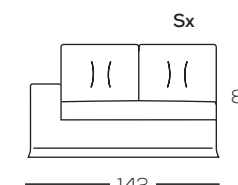

INFCT142/1S Dx/Sx