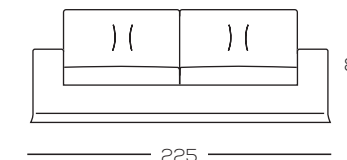

Infinity Soft

Caratteristiche Features

- Rivestimenti in tessuto completamente sfoderabili.
  Fully removable fabric covers.
- Cuscini schienale in FILPIUMA (speciale miscela soffice e ipoallergenica di vera piuma e fibra poliestere siliconata cava), ricoperti in tessuto di puro cotone a tenuta di piuma.
  Back cushions in FILPIUMA (special soft and hypoallergenic mixture of real feather and hollow siliconised polyester fiber), covered in feather-tight pure cotton fabric.
- Struttura in legno e derivati con molleggio a cinghie elastiche ed imbottitura in poliuretano espanso, il tutto rivestito in velluto bianco.
  Structure in wood and derivatives with springing with elastic belts and padding in polyurethane foam, all covered in white velvet.
- Cuscini seduta in piuma, marchio ORO ASSOPIUMA, con inserto in poliuretano espanso, ricoperti in tessuto di puro cotone a tenuta di piuma.
  Seat cushions in feather, branded ORO ASSOPIUMA, with insert in polyurethane foam, covered in pure feather-tight cotton fabric.
- Piedi non a vista in legno, cm 18x18, disponibili nella finitura wengé, noce, ciliegio e faggio naturale.
  Feet not visible in wood, 18x18 cm, available in wengé, walnut, cherry and natural beech finish

Variazioni Variations

A richiesta e senza maggiorazioni, cuscini seduta realizzati esclusivamente con poliuretani espansi indeformabili. Si prega di specificare le finiture al momento dell'ordine.

Upon request and without surcharges, seat cushions made exclusively with non-deformable polyurethane foam. Please specify the finishes upon order.