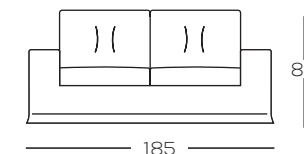

Infinity Soft

Caratteristiche Features

- Rivestimenti in tessuto completamente sfoderabili.
  Fully removable fabric covers.
- Cuscini schienale in FILPIUMA (speciale miscela soffice e ipoallergenica di vera piuma e fibra poliestere siliconata cava), ricoperti in tessuto di puro cotone a tenuta di piuma.
  Back cushions in FILPIUMA (special soft and hypoallergenic mixture of real feather and hollow siliconised polyester fiber), covered in feather-tight pure cotton fabric.
- Struttura in legno e derivati con molleggio a cinghie elastiche ed imbottitura in poliuretano espanso, il tutto rivestito in velluto bianco.
  Structure in wood and derivatives with springing with elastic belts and padding in polyurethane foam, all covered in white velvet.
- Cuscini seduta in piuma, marchio ORO ASSOPIUMA, con inserto in poliuretano espanso, ricoperti in tessuto di puro cotone a tenuta di piuma.
  Seat cushions in feather, branded ORO ASSOPIUMA, with insert in polyurethane foam, covered in pure feather-tight cotton fabric.
- Piedi non a vista in legno, cm 18x18, disponibili nella finitura wengé, noce, ciliegio e faggio naturale.
  Feet not visible in wood, 18x18 cm, available in wengé, walnut, cherry and natural beech finish

Variazioni Variations

A richiesta e senza maggiorazioni, cuscini seduta realizzati esclusivamente con poliuretani espansi indeformabili. Si prega di specificare le finiture al momento dell'ordine.

Upon request and without surcharges, seat cushions made exclusively with non-deformable polyurethane foam. Please specify the finishes upon order.