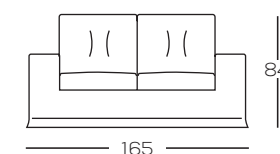

Infinity Soft

Caratteristiche Features

- Rivestimenti in tessuto completamente sfoderabili.
  Fully removable fabric covers.
- Cuscini schienale in FILPIUMA (speciale miscela soffice e ipoallergenica di vera piuma e fibra poliestere siliconata cava), ricoperti in tessuto di puro cotone a tenuta di piuma.
  Back cushions in FILPIUMA (special soft and hypoallergenic mixture of real feather and hollow siliconised polyester fiber), covered in feather-tight pure cotton fabric.
- Struttura in legno e derivati con molleggio a cinghie elastiche ed imbottitura in poliuretano espanso, il tutto rivestito in velluto bianco.
  Structure in wood and derivatives with springing with elastic belts and padding in polyurethane foam, all covered in white velvet.
- Cuscini seduta in piuma, marchio ORO ASSOPIUMA, con inserto in poliuretano espanso, ricoperti in tessuto di puro cotone a tenuta di piuma.
  Seat cushions in feather, branded ORO ASSOPIUMA, with insert in polyurethane foam, covered in pure feather-tight cotton fabric.
- Piedi non a vista in legno, cm 18x18, disponibili nella finitura wengé, noce, ciliegio e faggio naturale.
  Feet not visible in wood, 18x18 cm, available in wengé, walnut, cherry and natural beech finish

Variazioni Variations

A richiesta e senza maggiorazioni, cuscini seduta realizzati esclusivamente con poliuretani espansi indeformabili. Si prega di specificare le finiture al momento dell'ordine.

Upon request and without surcharges, seat cushions made exclusively with non-deformable polyurethane foam. Please specify the finishes upon order.