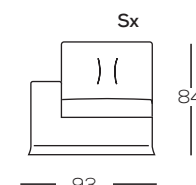

INFCT93S Dx/Sx