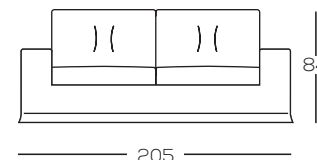

Infinity Soft

Caratteristiche Features

- Rivestimenti in tessuto completamente sfoderabili.
  Fully removable fabric covers.
- Cuscini schienale in FILPIUMA (speciale miscela soffice e ipoallergenica di vera piuma e fibra poliestere siliconata cava), ricoperti in tessuto di puro cotone a tenuta di piuma.
  Back cushions in FILPIUMA (special soft and hypoallergenic mixture of real feather and hollow siliconised polyester fiber), covered in feather-tight pure cotton fabric.
- Struttura in legno e derivati con molleggio a cinghie elastiche ed imbottitura in poliuretano espanso, il tutto rivestito in velluto bianco.
  Structure in wood and derivatives with springing with elastic belts and padding in polyurethane foam, all covered in white velvet.
- Cuscini seduta in piuma, marchio ORO ASSOPIUMA, con inserto in poliuretano espanso, ricoperti in tessuto di puro cotone a tenuta di piuma.
  Seat cushions in feather, branded ORO ASSOPIUMA, with insert in polyurethane foam, covered in pure feather-tight cotton fabric.
- Piedi non a vista in legno, cm 18x18, disponibili nella finitura wengé, noce, ciliegio e faggio naturale.
  Feet not visible in wood, 18x18 cm, available in wengé, walnut, cherry and natural beech finish

Variazioni Variations

A richiesta e senza maggiorazioni, cuscini seduta realizzati esclusivamente con poliuretani espansi indeformabili. Si prega di specificare le finiture al momento dell'ordine.

Upon request and without surcharges, seat cushions made exclusively with non-deformable polyurethane foam. Please specify the finishes upon order.